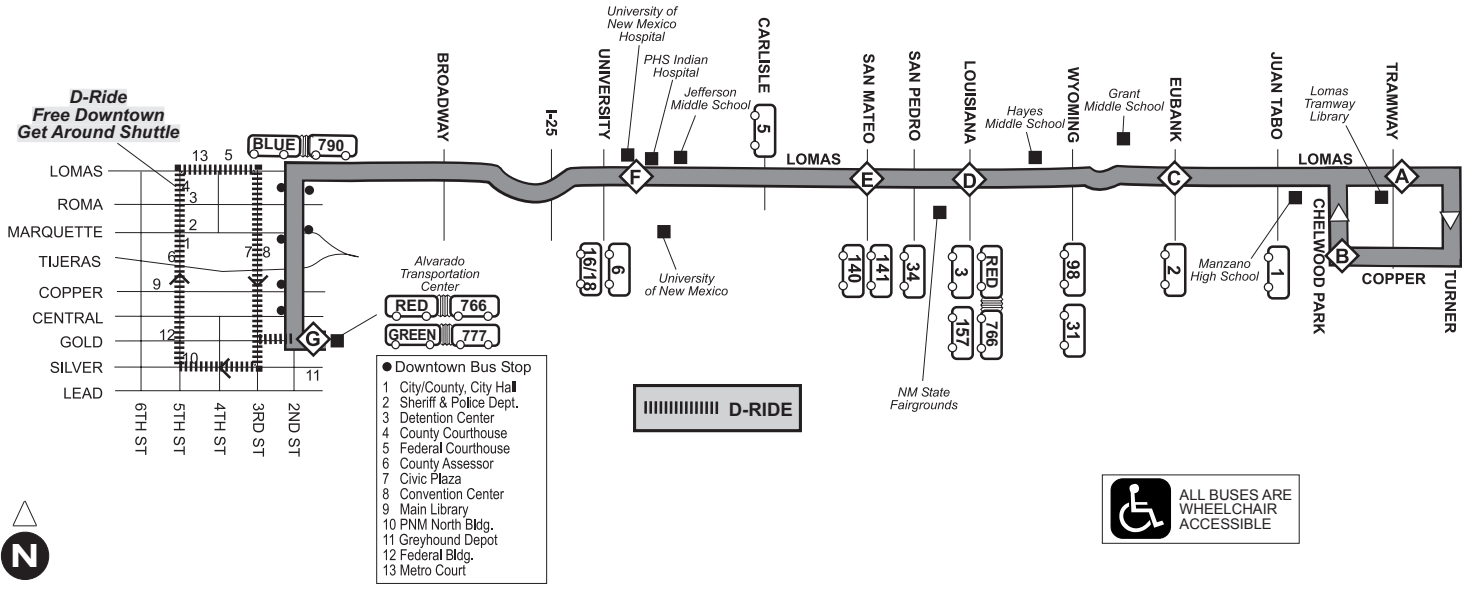

Route 11 / Ruta 11 Lomas Blvd.

Effective 8/27/2011

Route 11 - Weekday Westbound

A	B	C	D	E	F	G
6:09a	6:16a	6:23a	6:29a	6:32a	6:39a	6:51a
6:33a	6:40a	6:47a	6:53a	6:56a	7:03a	7:15a
6:47a	6:54a	7:01a	7:07a	7:11a	7:19a	7:33a
7:10a	7:17a	7:24a	7:31a	7:35a	7:44a	7:58a
7:28a	7:35a	7:42a	7:49a	7:53a	8:02a	8:16a
7:48a	7:55a	8:02a	8:10a	8:14a	8:23a	8:37a
8:11a	8:18a	8:25a	8:33a	8:37a	8:46a	9:00a
8:29a	8:36a	8:43a	8:51a	8:54a	9:02a	9:16a
8:52a	8:59a	9:06a	9:14a	9:17a	9:25a	9:37a
9:12a	9:19a	9:26a	9:34a	9:37a	9:45a	9:57a
9:32a	9:39a	9:46a	9:54a	9:57a	10:05a	10:17a
9:52a	9:59a	10:06a	10:14a	10:17a	10:25a	10:37a
10:12a	10:19a	10:26a	10:34a	10:37a	10:45a	10:58a
10:31a	10:38a	10:45a	10:53a	10:56a	11:04a	11:17a
10:51a	10:58a	11:05a	11:13a	11:16a	11:24a	11:37a
11:11a	11:18a	11:25a	11:33a	11:36a	11:44a	11:57a
11:32a	11:39a	11:46a	11:54a	11:58a	12:06p	12:20p
11:52a	11:59a	12:06p	12:14p	12:18p	12:26p	12:40p
12:12p	12:19p	12:26p	12:34p	12:37p	12:45p	12:58p
12:32p	12:39p	12:46p	12:54p	12:57p	1:05p	1:18p
12:54p	1:01p	1:08p	1:16p	1:19p	1:27p	1:40p
1:14p	1:21p	1:28p	1:36p	1:39p	1:47p	2:00p
1:35p	1:42p	1:49p	1:57p	2:00p	2:08p	2:21p
1:55p	2:02p	2:09p	2:17p	2:20p	2:28p	2:41p
2:16p	2:23p	2:31p	2:39p	2:43p	2:51p	3:06p
2:35p	2:42p	2:50p	2:59p	3:03p	3:12p	3:27p
2:54p	3:01p	3:08p	3:16p	3:20p	3:28p	3:43p
3:14p	3:21p	3:28p	3:36p	3:40p	3:48p	4:03p
3:33p	3:41p	3:48p	3:56p	4:00p	4:08p	4:21p
3:55p	4:03p	4:10p	4:17p	4:21p	4:29p	4:42p
4:16p	4:24p	4:31p	4:38p	4:42p	4:50p	5:03p
4:37p	4:45p	4:52p	4:59p	5:02p	5:10p	5:23p
4:53p	5:01p	5:08p	5:15p	5:18p	5:26p	5:39p
5:15p	5:23p	5:30p	5:37p	5:40p	5:48p	6:01p
5:35p	5:43p	5:50p	5:57p	6:00p	6:07p	6:19p
5:55p	6:03p	6:10p	6:17p	6:20p	6:27p	6:39p
6:17p	6:25p	6:32p	6:39p	6:42p	6:49p	7:01p
6:38p	6:45p	6:51p	6:58p	7:01p	7:07p	7:18p
6:58p	7:05p	7:11p	7:18p	7:21p	7:27p	7:38p
7:38p	7:45p	7:51p	7:58p	8:01p	8:07p	8:18p
8:33p	8:40p	8:46p	8:53p	8:56p	9:02p	9:13p